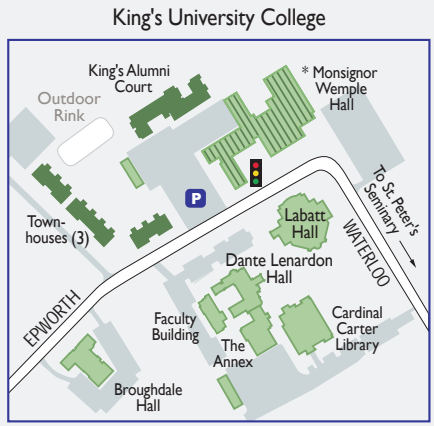

Western

Welcome to Western

- Welcome Centre booths are attended Monday - Friday
 - Outdoor map
 - Parking lot
 - Visitor parking lot
- See detailed parking maps for additional visitor parking at meters and pay & display areas.
- Student housing
 - Off-campus buildings housing Western facilities

* Portions of the 2nd and 3rd floors of the Monsignor Wemple Hall are student residences.

For a broad selection of parking and other campus maps visit geography.uwo.ca/campusmaps/
Barrier-free parking is available in all lots.