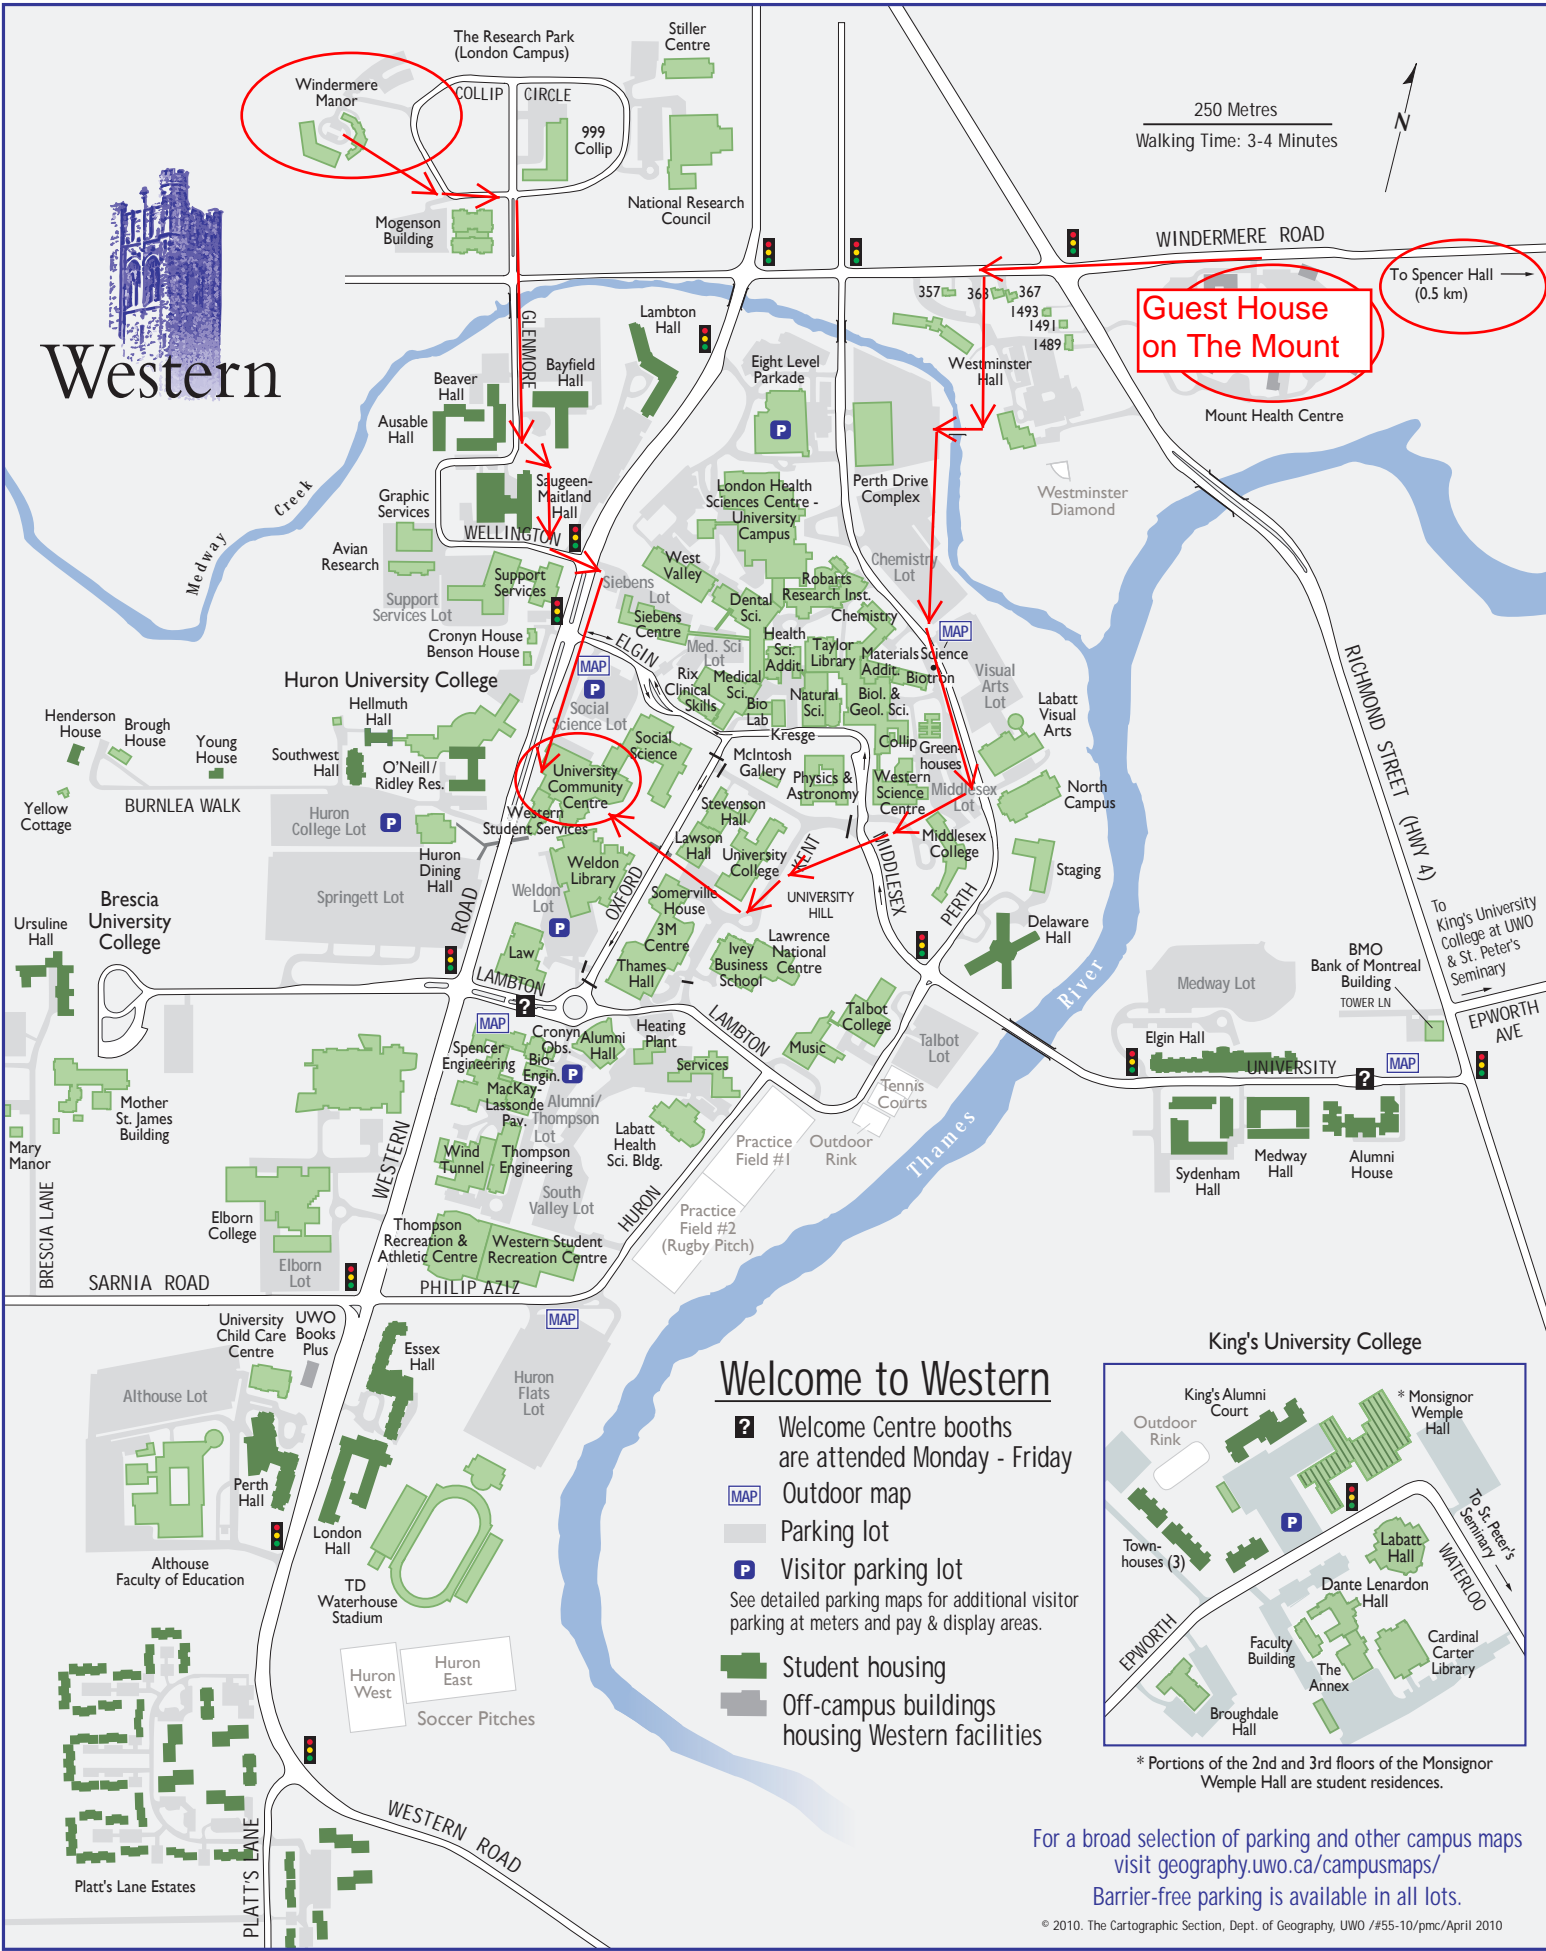

Western

Welcome to Western

- Welcome Centre booths are attended Monday - Friday
 - Outdoor map
 - Parking lot
 - Visitor parking lot
- See detailed parking maps for additional visitor parking at meters and pay & display areas.
- Student housing
 - Off-campus buildings housing Western facilities

* Portions of the 2nd and 3rd floors of the Monsignor Wemple Hall are student residences.

For a broad selection of parking and other campus maps visit geography.uwo.ca/campusmaps/
Barrier-free parking is available in all lots.